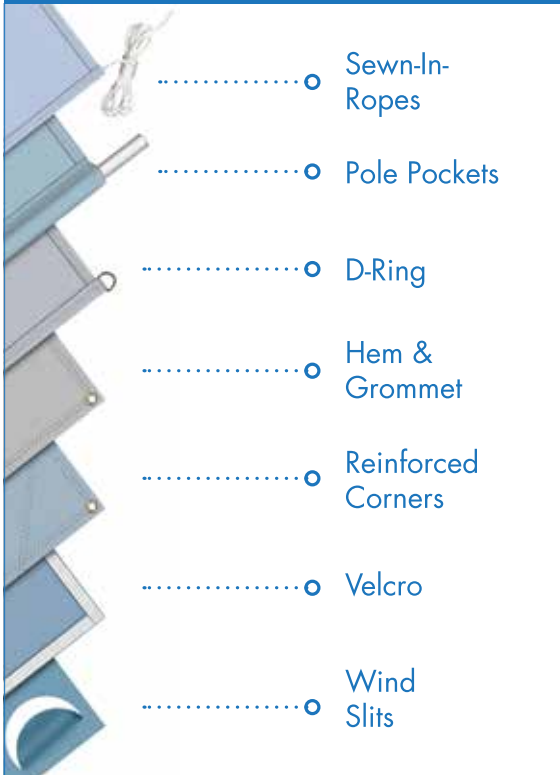

- Matte Black Frame
- Mat Board
- Plexiglass Glazing

▶ **Acrylic Signs**

- 1/4" Plexiglass
- 1" Chrome Finished Stand off Hardware & Mounting Screws

Vinyl Banners & Fabric Banner

Professional Finishing Options